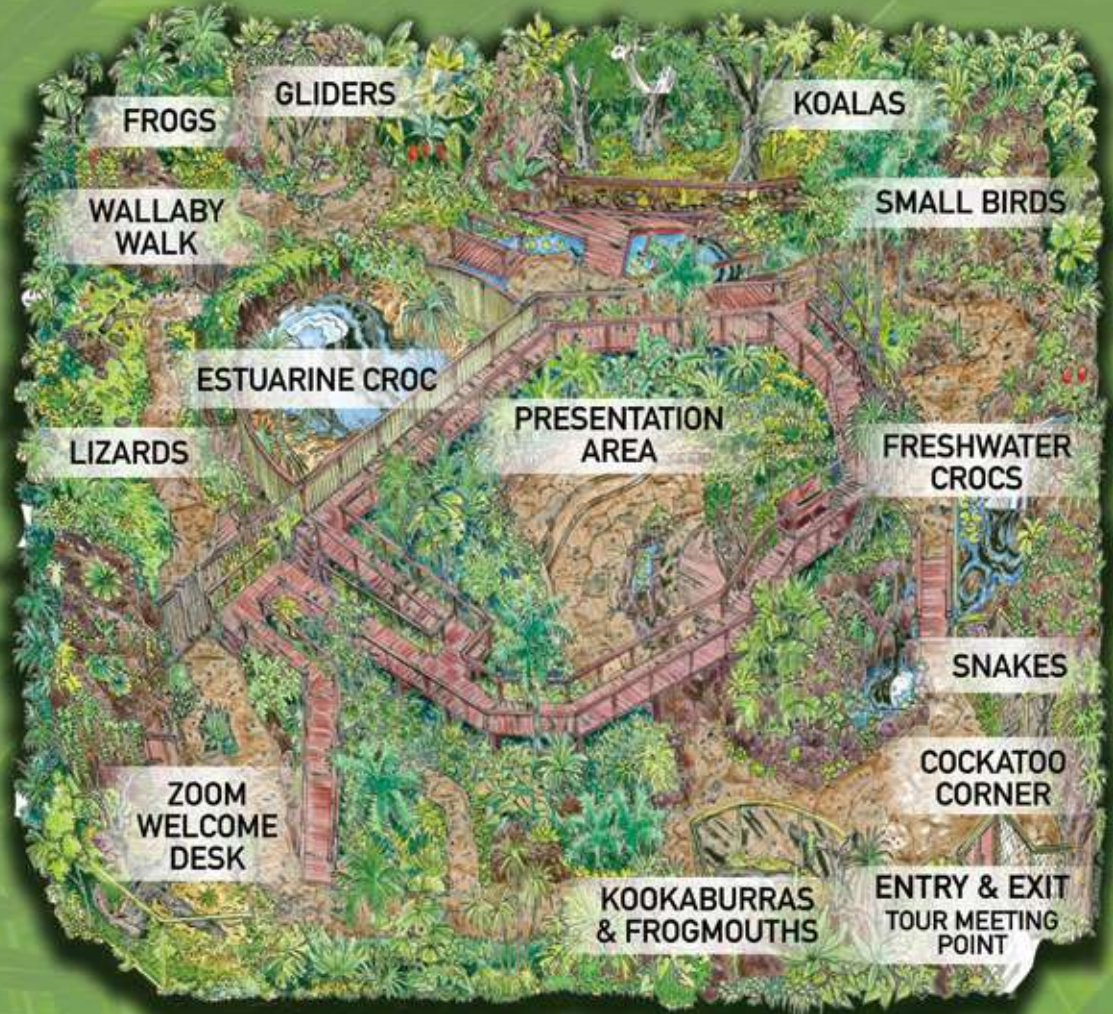

SHOWS AND PRESENTATIONS

MAKE THE MOST OF YOUR TICKET BY INTERACTING WITH OUR KEEPERS & ANIMALS.

Please be waiting in the designated area a few minutes before the show is scheduled to begin.

10:00am Morning Feeding Tour - See our amazing birds at their most active & observe their diverse feeding behaviours in the morning. Meet at Cockatoo Corner.

11:00am Reptile Show - Learn about our reptile friends and experience a spectacular display featuring some of our amazing pythons, crocodiles and lizards. Meet at the Presentation Area.

1:00pm Koala Talk - Get in-depth knowledge about koalas from our talented wildlife keepers and learn about the gum leaf menu koalas enjoy. Meet at the Koala Enclosure.

2:00pm Reptile Show - Learn about our reptile friends and witness a spectacular display featuring some of our amazing pythons, crocodiles and lizards. Meet at the Presentation Area.

3:00pm Crocodile Feeding Show - Meet Goliath, our 4.5 metre estuarine crocodile and witness the power of this apex predator up close. Meet at the top boardwalk at estuarine croc enclosure.

4:00pm Afternoon Feeding Tour - Join us as we feed our carnivorous birds: kookaburras and frogmouths. Meet at Cockatoo Corner.

5:00pm Nocturnal Mammals - Discover the habits of some of our night-time residents. Meet at the Presentation Area.